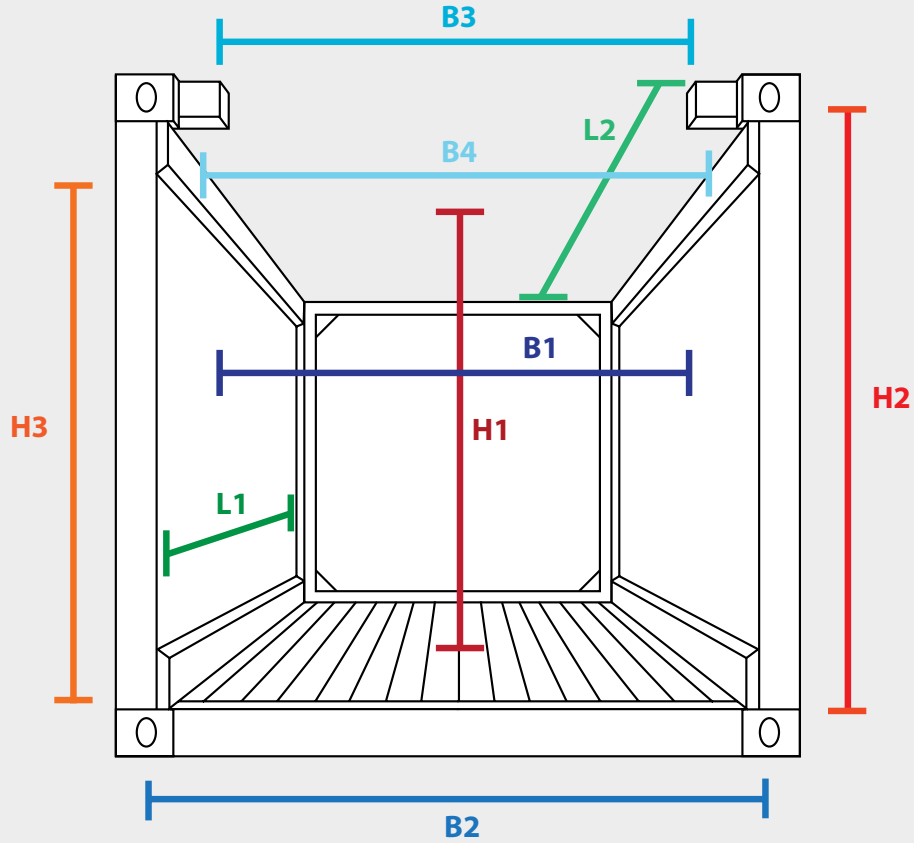

Open top container specification:

	Interior dimensions			Door dimensions		Roof openings		Height at side	Width	Cubic capacity average
	L1	B1	H1	B2	H2	L2	B4	H3	B3	
20'OT (8'6" high)	5890 mm	2345 mm	2340 mm	2335 mm	2260 mm	5712 mm	2175 mm	1975 mm	1840 mm	32 m ³
40'OT (8'6" high)	12000 mm	2345 mm	2280 mm	2335 mm	2230 mm	11830 mm	2175 mm	1950 mm	1840 mm	64 m ³